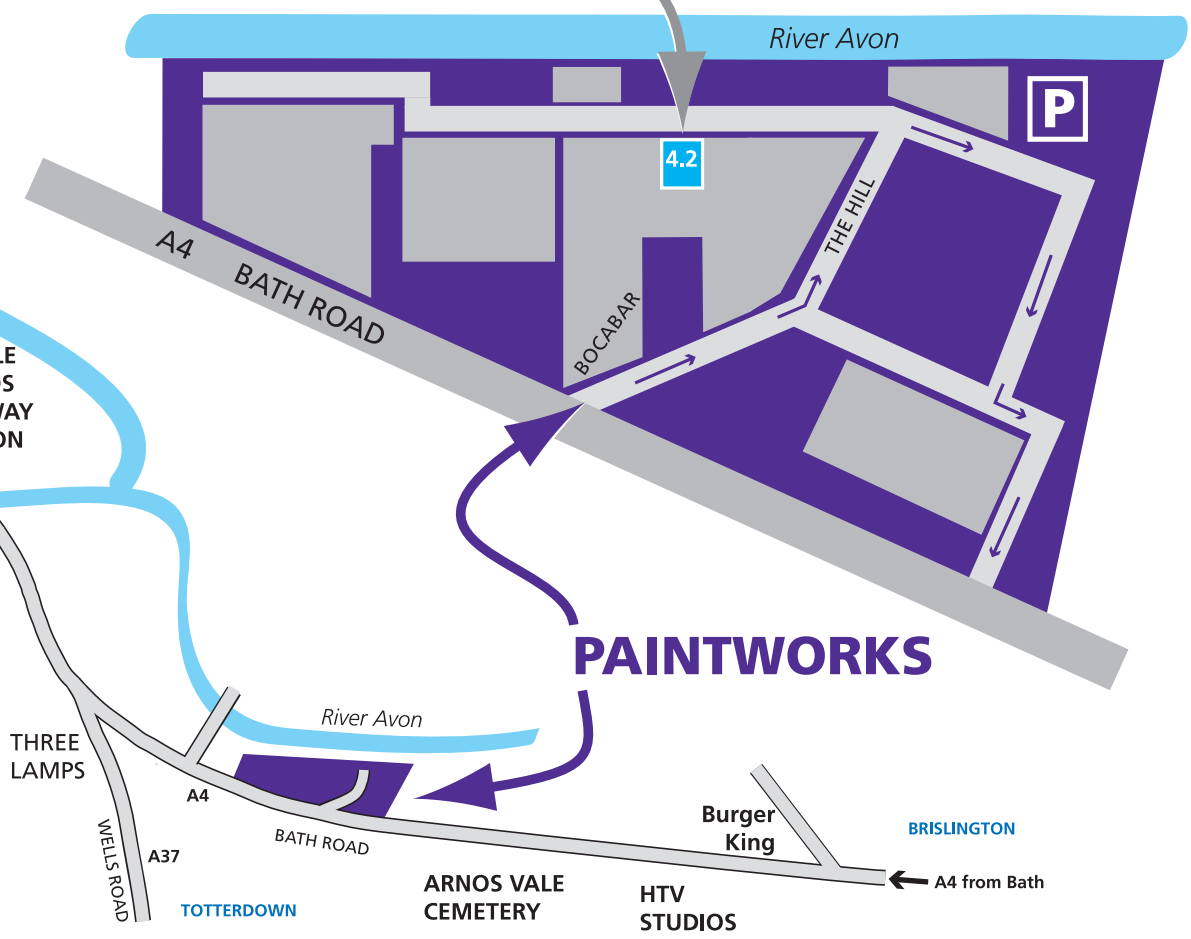

Springboard
DESIGN LIMITED

0117 958 8500

PAINTWORKS